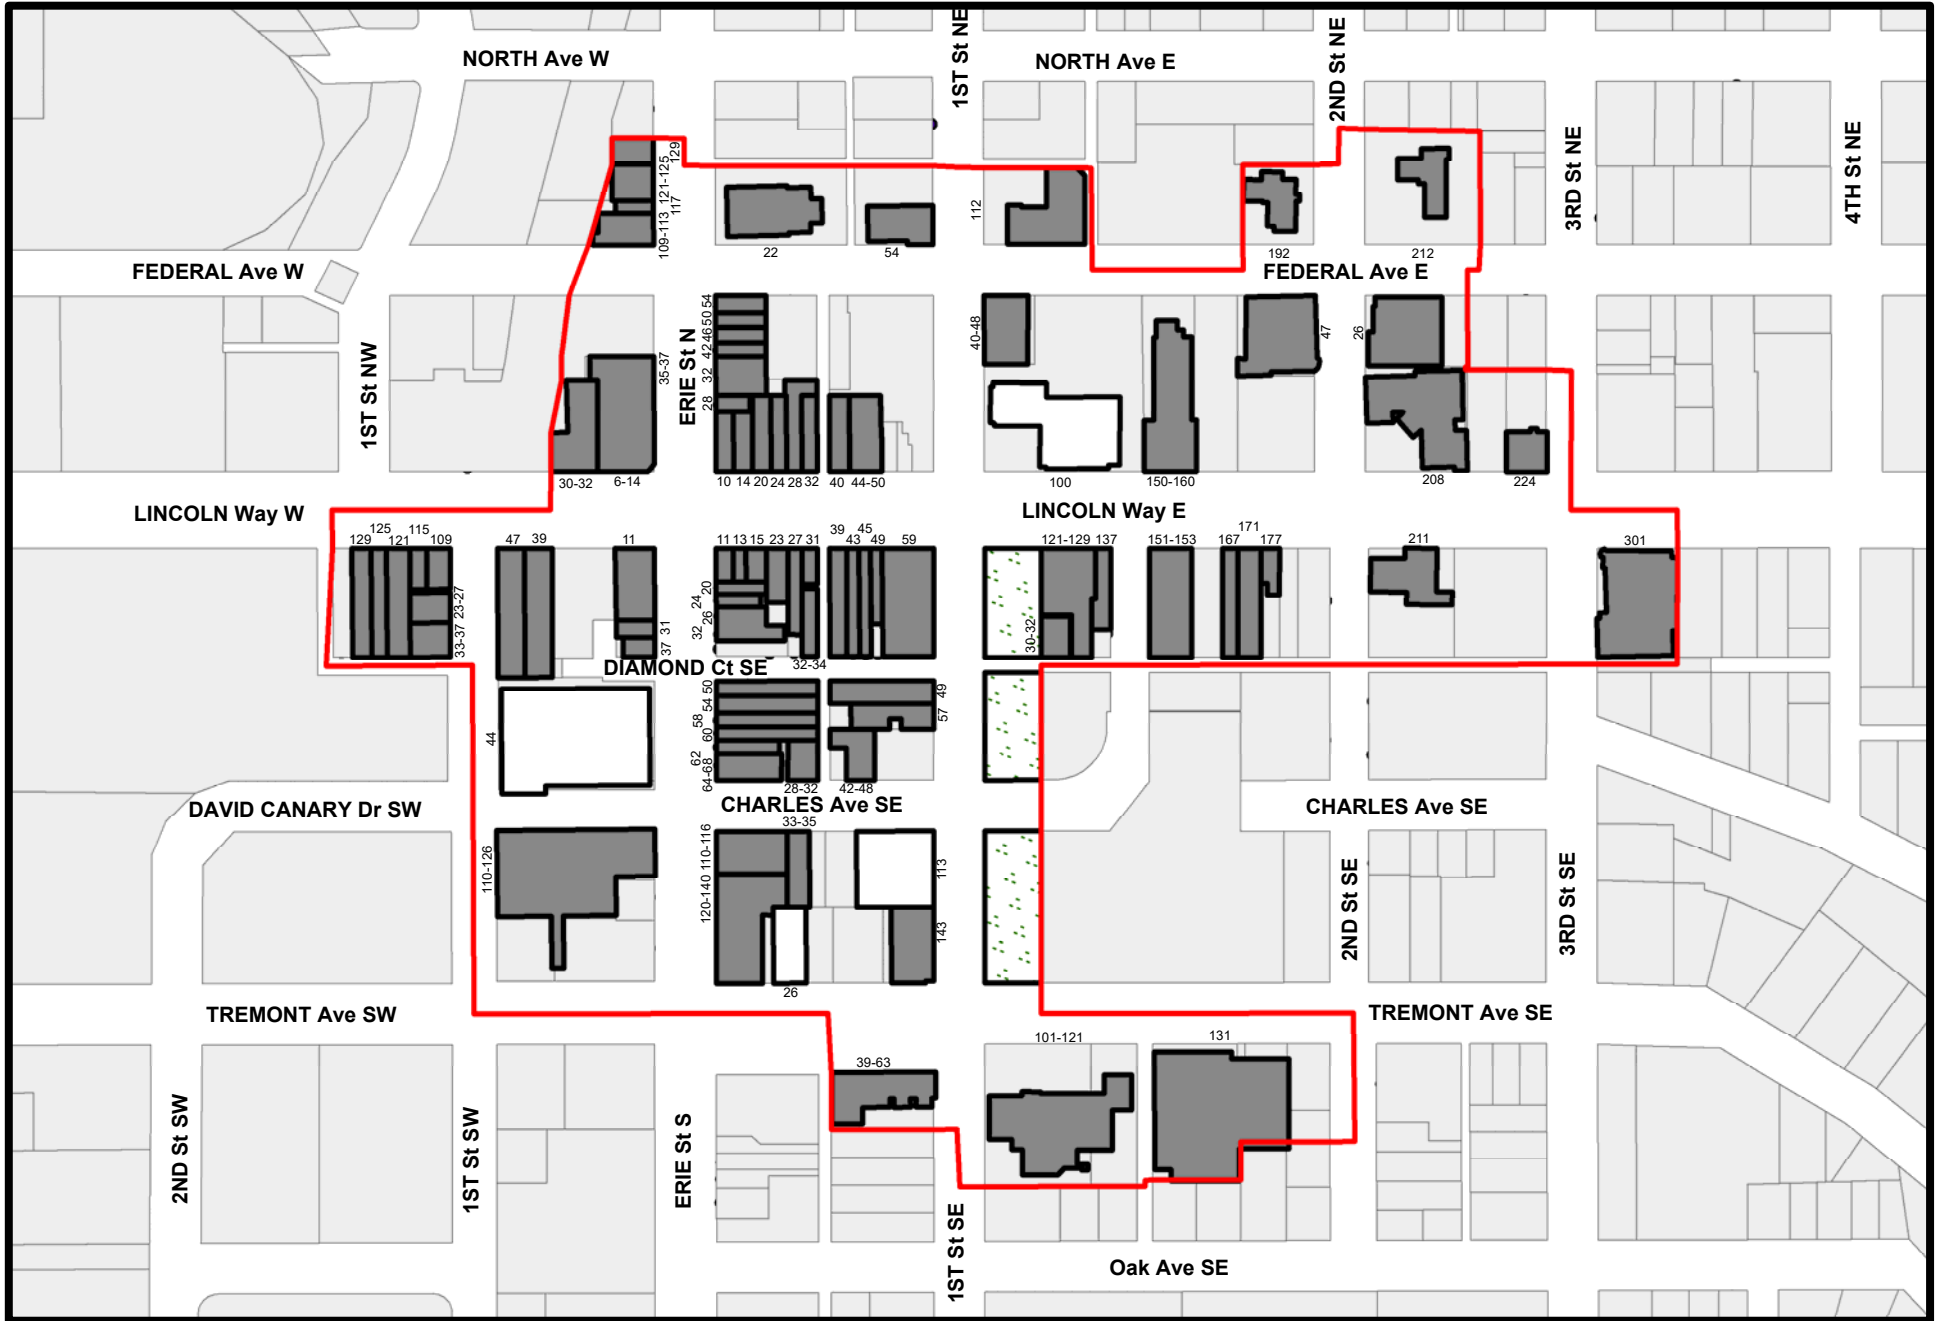

# DOWNTOWN MASSILLON HISTORIC DISTRICT

**Legend**  District Boundary

<b>Contributing</b>	<span style="display: inline-block; width: 15px; height: 10px; background-color: gray; border: 1px solid black;"></span>	<b>Building</b>	<span style="display: inline-block; width: 15px; height: 10px; border: 1px solid black;"></span>	<b>Site</b>
<b>Non-contributing</b>	<span style="display: inline-block; width: 15px; height: 10px; background-color: white; border: 1px solid black;"></span>			